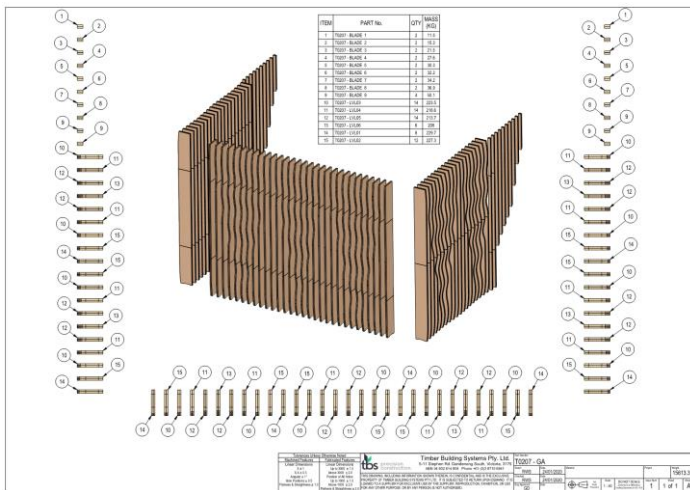

Baubuche Intercultural Screen

Location: Macquarie University, NSW
 Builder: Lipman
 Fabricator: TBS (3D modelling and CNC machining of 6 different blade profiles)
 Installer: AKM Projects, including laminating of components (5 pieces per main blade)
 Products: Large format European Beech (Baubuche) LVL

General Assembly Drawing

On-Site lamination & finishing

Side Screen

Main Screen

Profile and Base Detail

“The timber finish and profiling compliments the space perfectly”

Meyer Timber
 Castlereagh Rd, Penrith, NSW 2750 p: (02) 4726-5900
 Dana Court, Dandenong, Vic, 3172 p: (03) 9791-1897
 Osprey Drive, Port of Brisbane, QLD, 4178 p: (07) 3895-2222
www.meyertimber.com.au