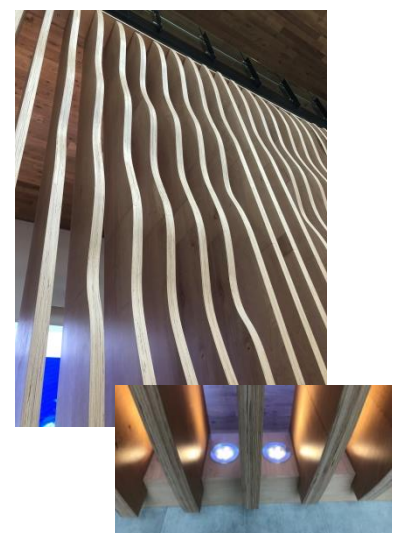

General Assembly Drawing

On-Site lamination & finishing

Side Screen

Main Screen

Profile and Base Detail

“The timber finish and profiling compliments the space perfectly”

Meyer Timber
 Castlereagh Rd, Penrith, NSW 2750 p: (02) 4726-5900
 Dana Court, Dandenong, Vic, 3172 p: (03) 9791-1897
 Osprey Drive, Port of Brisbane, QLD, 4178 p: (07) 3895-2222
www.meyertimber.com.au