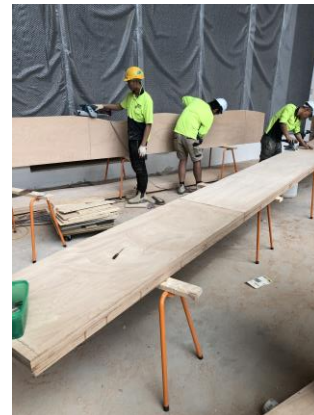

Baubuche Intercultural Screen

Location: Macquarie University, NSW
 Builder: Lipman
 Fabricator: TBS (3D modelling and CNC machining of 6 different blade profiles)
 Installer: AKM Projects, including laminating of components (5 pieces per main blade)
 Products: Large format European Beech (Baubuche) LVL

General Assembly Drawing

On-Site lamination & finishing

Side Screen

Main Screen

Profile and Base Detail

“The timber finish and profiling compliments the space perfectly”

Meyer Timber
 Castlereagh Rd, Penrith, NSW 2750 p: (02) 4726-5900
 Dana Court, Dandenong, Vic, 3172 p: (03) 9791-1897
 Osprey Drive, Port of Brisbane, QLD, 4178 p: (07) 3895-2222
www.meyertimber.com.au