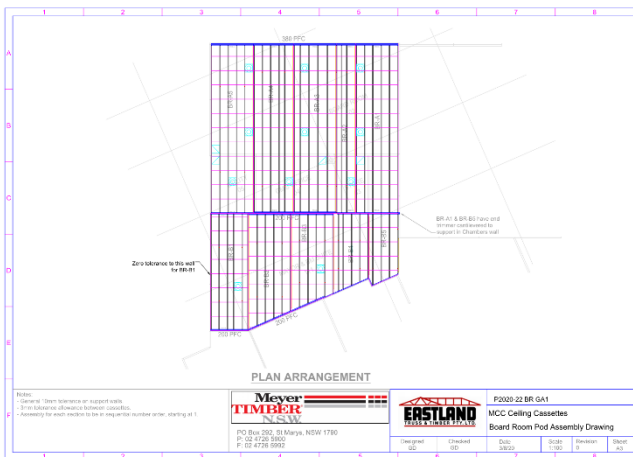

## Ceiling Cassettes

Location: Taree, NSW  
 Supplier: Eastlands F&T, Port Macquarie  
 Builder: A W Edwards  
 Client: Mid North Coast City Council  
 Products: LVL ceiling cassettes  
 Other: Cassettes design and engineering by Meyer Timber, manufacture by Eastlands F&T

Cassette Assembly Drawing (1 of 9 pods)

Ready for installation

First stage complete

View from underneath

*“1,500m<sup>2</sup> of ceiling cassettes. This allowed us to meet the tight timeframe.”*