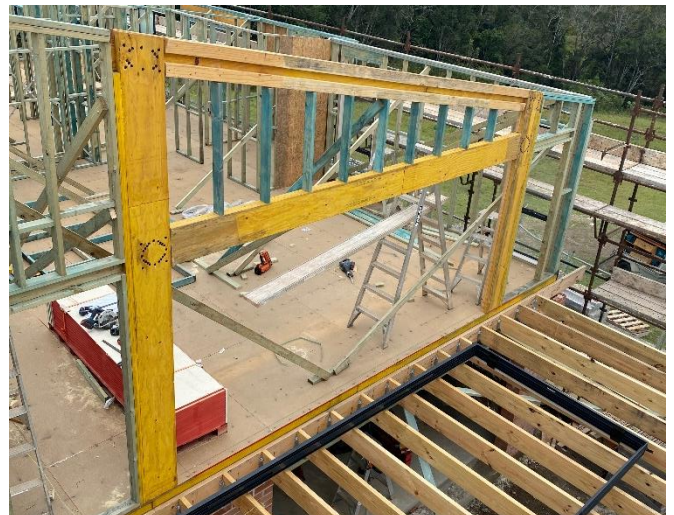

South West Rocks, NSW

“meyBRACE is another example of Meyer Timber’s ability to satisfy the critical needs of the domestic market.”