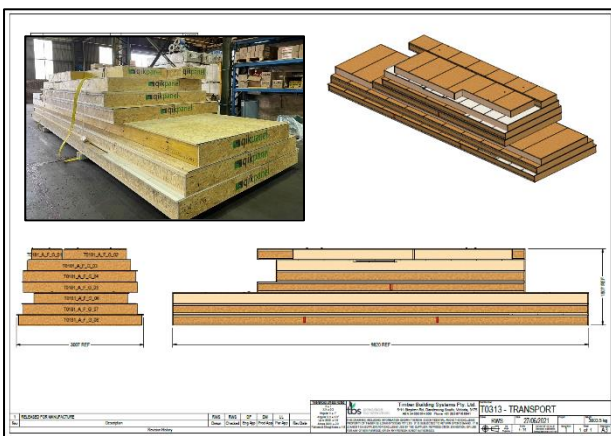

## Qikpanel subfloor cassettes

Location: Coconut Street, Drouin, VIC  
 Supplier: Dahlsens Warragul  
 Builder: GJ Gardener Homes, Warragul  
 Products: Sub-floor cassettes and bearers  
 Other: Detailing, manufacture and installation by Timber Building Systems (TBS)/ Meyer Timber

Transport drawing – ensures alignment with install sequence.  
 Inset - floor cassettes ready to leave factory.

Floor cassettes arrive on site.

Installation in progress.

Pre-fab wall frame install starts as the sub-floor cassettes get the finishing touches.