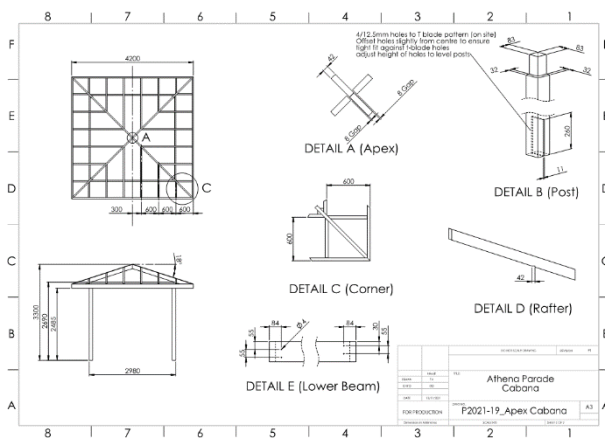

Detailed construction drawings

1<sup>st</sup> Cabana assembled in hours

Precision machining delivers high end finish

Merbau Trusses fabricated at Meyer Timber

*“Pre-cut Merbau kit gives a stunning finish with easy assembly”*