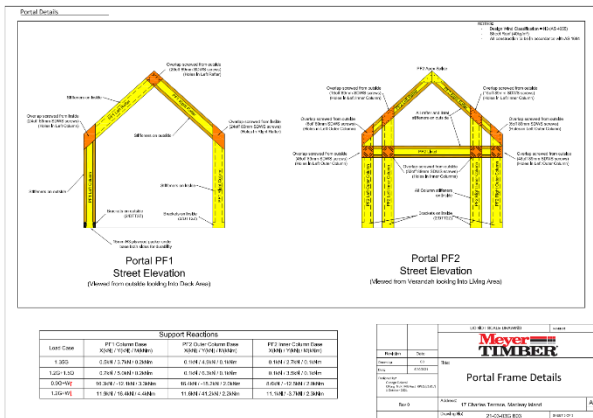

## Macleay Island Mansion

Location: Macleay Island, QLD  
 Supplier: Bretts Timber & Hardware  
 Builder: Sam Dennis  
 Products: meyBRACE portal frames, meyJOIST, meySPAN13, GL17C.  
 Other: Fully engineered and certified solution from Meyer Timber

meyBRACE portal drawings

“The Loft”

Moment connections

Structure completed

*“Pre-fabricated portals and engineered timber were the perfect solution for construction on an island”*