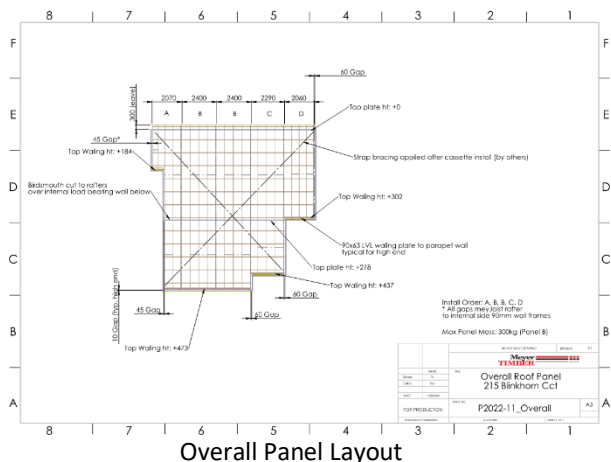

Blinkhorn Cct Roof Cassettes

Location: Kellyville, NSW
 Builder: Matt Raso
 Products: Roof Cassettes
 Other: Designed and manufactured by Meyer Timber NSW

Lifting into position

Instant stable platform

“Installed in 2 hours! Time savings and increased safety made roof cassettes a simple choice”