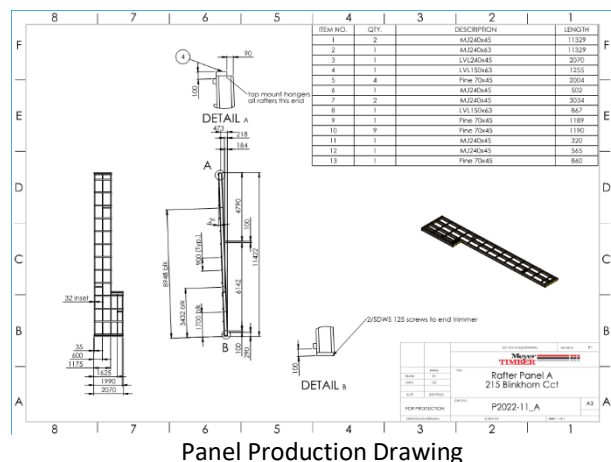

Blinkhorn Cct Roof Cassettes

Location: Kellyville, NSW
 Builder: Matt Raso
 Products: Roof Cassettes
 Other: Designed and manufactured by Meyer Timber NSW

Lifting into position

Instant stable platform

“Installed in 2 hours! Time savings and increased safety made roof cassettes a simple choice”