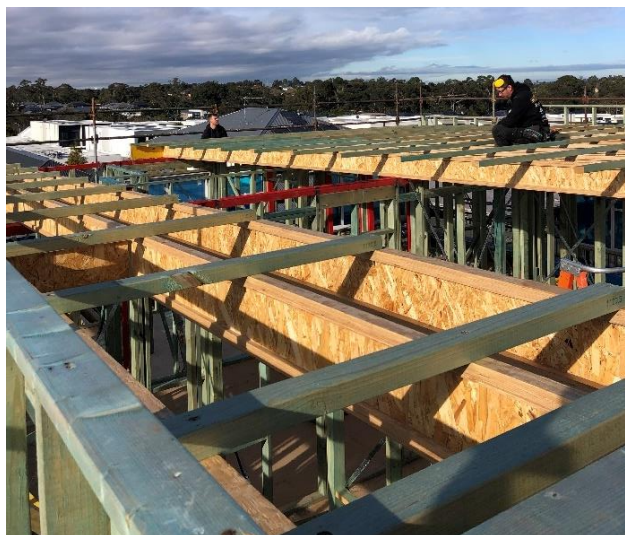

Blinkhorn Cct Roof Cassettes

Location: Kellyville, NSW
 Builder: Matt Raso
 Products: Roof Cassettes
 Other: Designed and manufactured by Meyer Timber NSW

Lifting into position

Instant stable platform

“Installed in 2 hours! Time savings and increased safety made roof cassettes a simple choice”