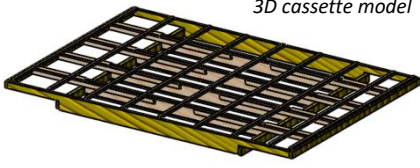

Passivhaus NSW

Location: Warimoo, NSW
 Supplier: Westview Frame and Trusses
 Builder: Blue Eco Homes
 Products: Closed Roof Cassettes designed and manufactured by Meyer Timber
 Other: Closed wall Panels (by others) and structural certification of timber elements

3D cassette model

Roof cassettes ready for delivery

Roof cassettes and wall panels installed

Aerial view of completed home

Impressive alfresco area with overhangs

“Closed cassettes for Passivhaus took months off the build time”